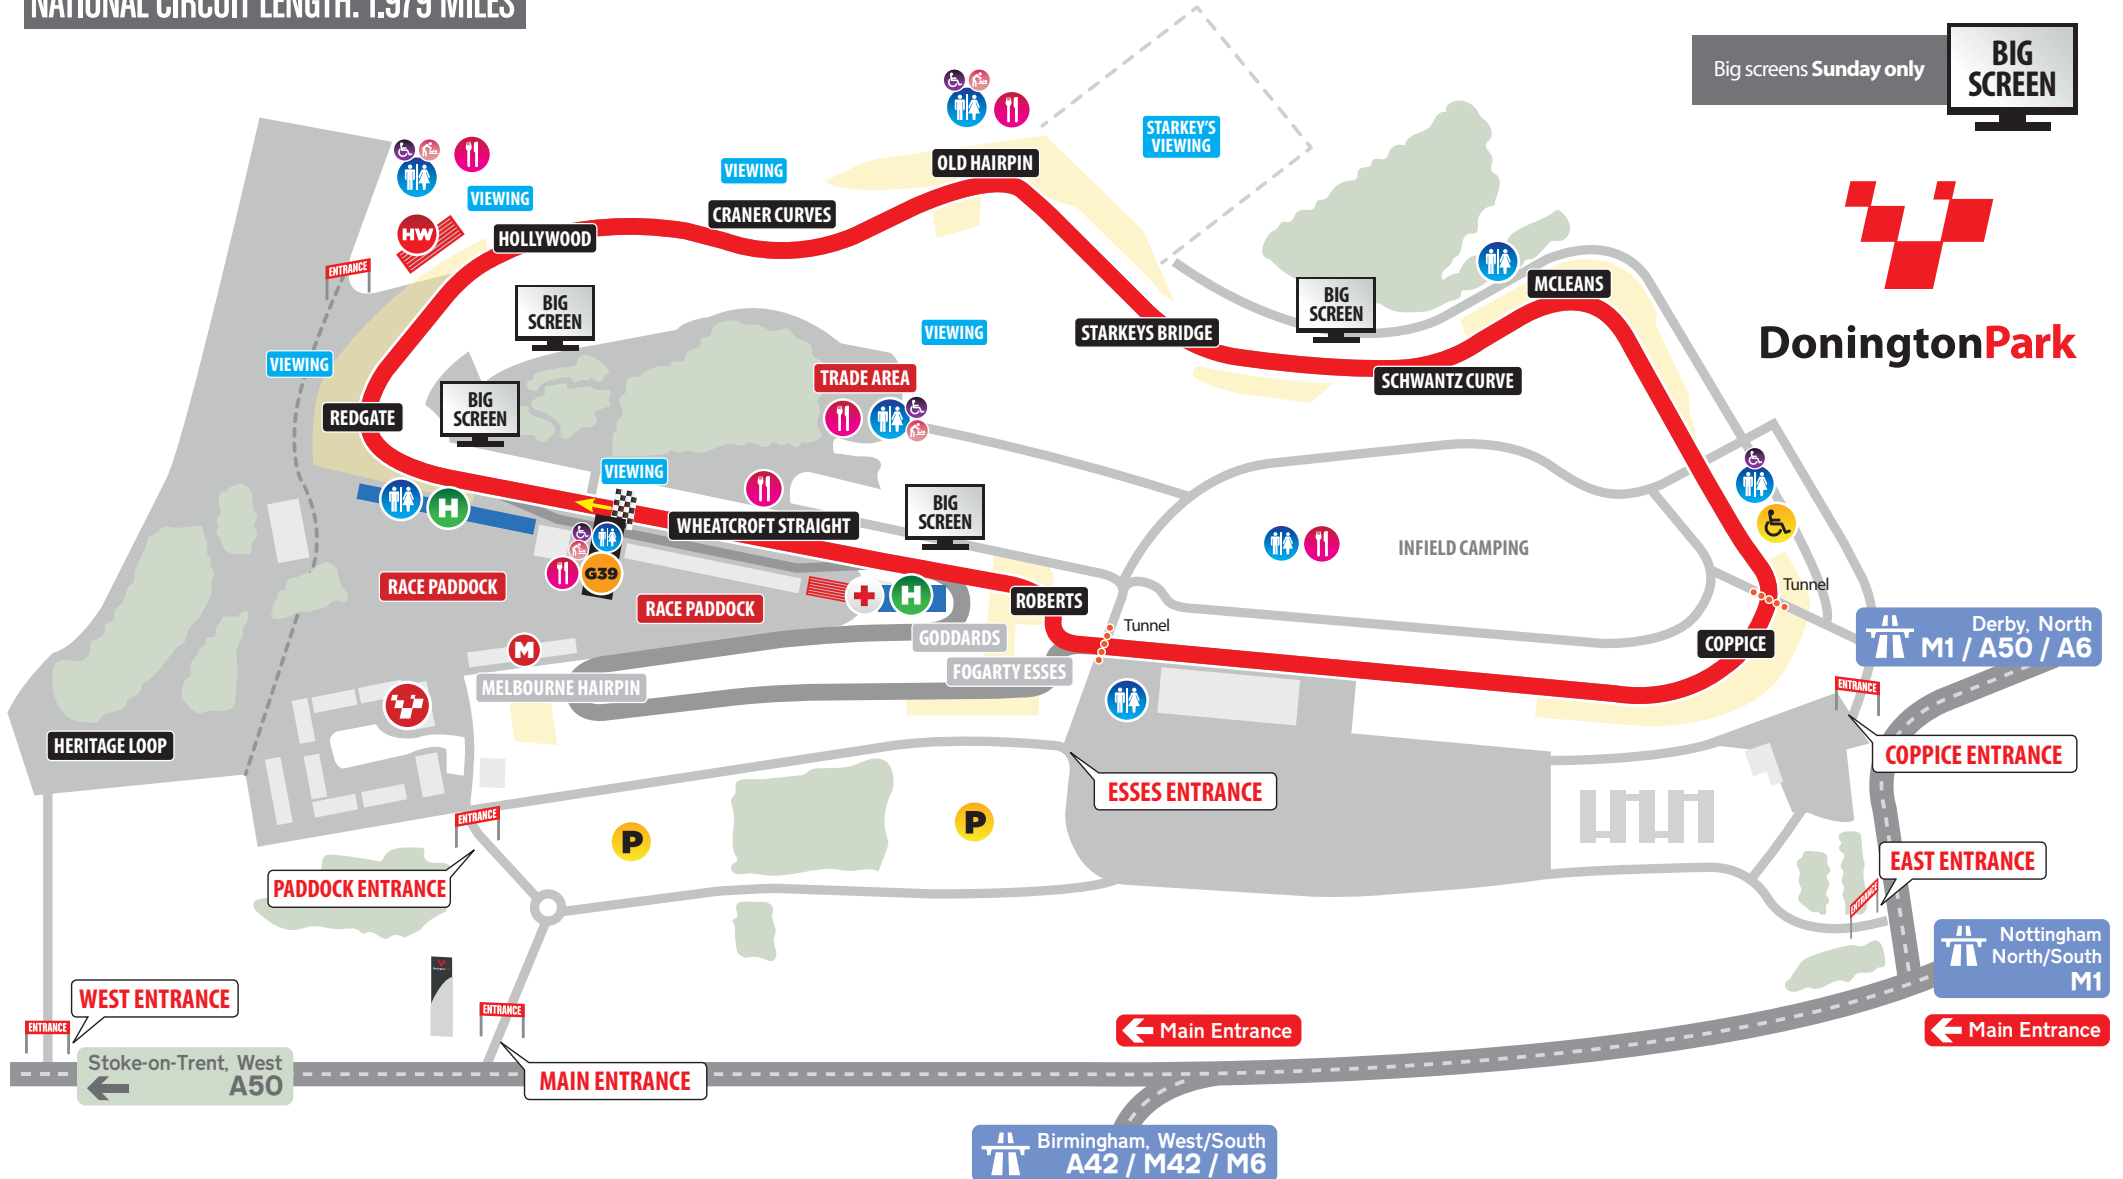

# DONINGTON PARK CIRCUIT

DONINGTON PARK, CASTLE DONINGTON, DERBY DE74 2BN

WWW.DONINGTON-PARK.CO.UK

## MAP KEY

Parking	Toilets	Hollywood Grandstand
Disabled Parking	Disabled Toilets	Hospitality
Refreshments	Baby Changing	Garage 39 Restaurant and Bar
First Aid	Circuit Office	Megastore

NATIONAL CIRCUIT LENGTH: 1.979 MILES

DoningtonPark